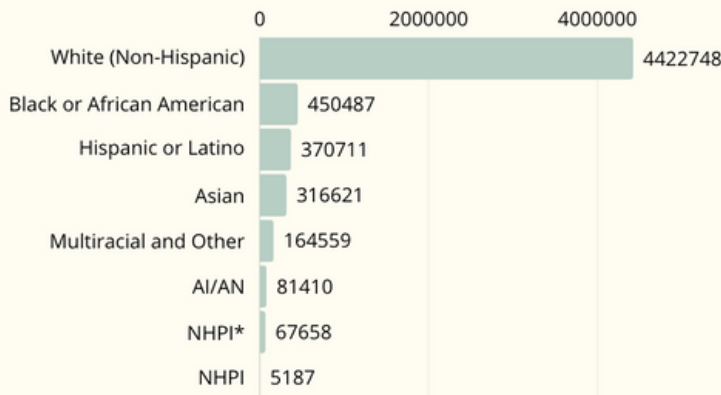

HE ALO A HE ALO MINNESOTA

POPULATION

5,737,915

Total Population of Minnesota

5,187

Native Hawaiian and Pacific Islander (NHPI) (One Race)

11,125

NHPI (One Race or In Combination)*

AGE DISTRIBUTION

Overall Population NHPI* Population

1,300,934 **3,087**

Under 18 years Under 18 years

3,413,734 **6,590**

18 to 64 years 18 to 64 years

1,023,247 **728**

65 years & older 65 years & older

GENDER

2,862,540 **2,875,375**

Female Population Male Population

2,542 **2,645**

NHPI Female NHPI Male

5,469 **5,656**

NHPI* Female NHPI* Male

EDUCATION

94.3% **83.9%**

High School Graduate or Higher NHPI* High School Graduate or Higher

40.0% **15.1%**

Bachelor's Degree or Higher NHPI* Bachelor's Degree or Higher

RACE & ETHNICITY

NH COUNTIES

2,168

NHPI* in Hennepin County