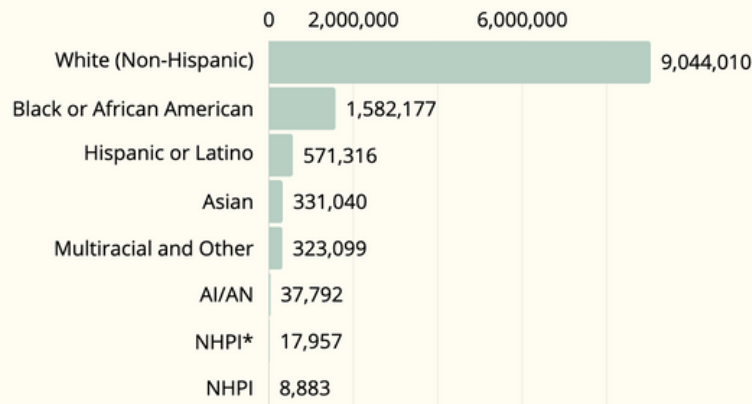

Native Hawaiian (Alone or In Combination)*

AGE DISTRIBUTION

Overall Population NHPI* Population

2,578,254 **5,727**

Under 18 years Under 18 years

6,998,731 **10,796**

18 to 64 years 18 to 64 years

2,208,950 **1,434**

65 years & older 65 years & older

GENDER

5,973,286 **5,812,649**

Female Population Male Population

8,795 **9,162**

NHPI* Female NHPI* Male

2,789 **2,011**

NH* Female NH* Male

EDUCATION

93.2% **93.0%**

High School Graduate or Higher NH* High School Graduate or Higher

36.8% **21.2%**

Bachelor's Degree or Higher NHPI* Bachelor's Degree or Higher

RACE & ETHNICITY

NH COUNTIES

3,026
NHPI* in Franklin County

1,633
NHPI* in Cuyahoga County

1,188
NHPI* in Montgomery County

HOUSEHOLD

2023
4,829,571

Total Households

1,227,683

Families with Children Households

2.38