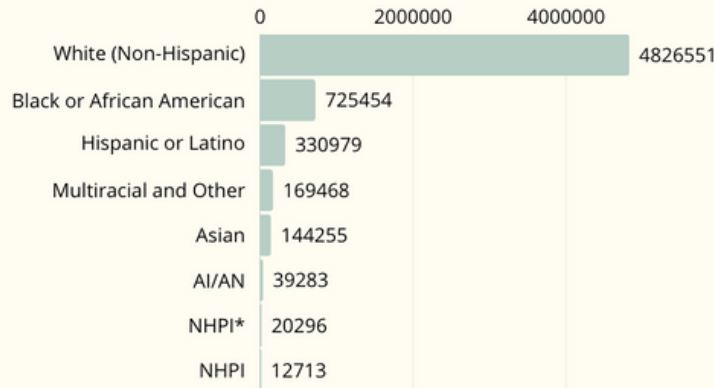

NHPI (One Race or In Combination)*

AGE DISTRIBUTION

Overall Population NHPI* Population

1,374,470 **7,179**

Under 18 years Under 18 years

3,685,071 **11,940**

18 to 64 years 18 to 64 years

1,136,615 **1,177**

65 years & older 65 years & older

GENDER

3,138,564 **3,057,592**

Female Population Male Population

6,353 **5,212**

NHPI Female NHPI Male

10,138 **8,396**

NHPI* Female NHPI* Male

EDUCATION

91.9% **85.7%**

High School Graduate or Higher NHPI* High School Graduate or Higher

36.5% **19.3%**

Bachelor's Degree or Higher NHPI* Bachelor's Degree or Higher

RACE & ETHNICITY

NH COUNTIES

2,315
NHPI in Jackson County

3,572
NHPI* in Jackson County

842
NHPI* in St. Louis County

HOUSEHOLD

2023
2,556,271

Total Households

641,380

Families with Children Households

2.36